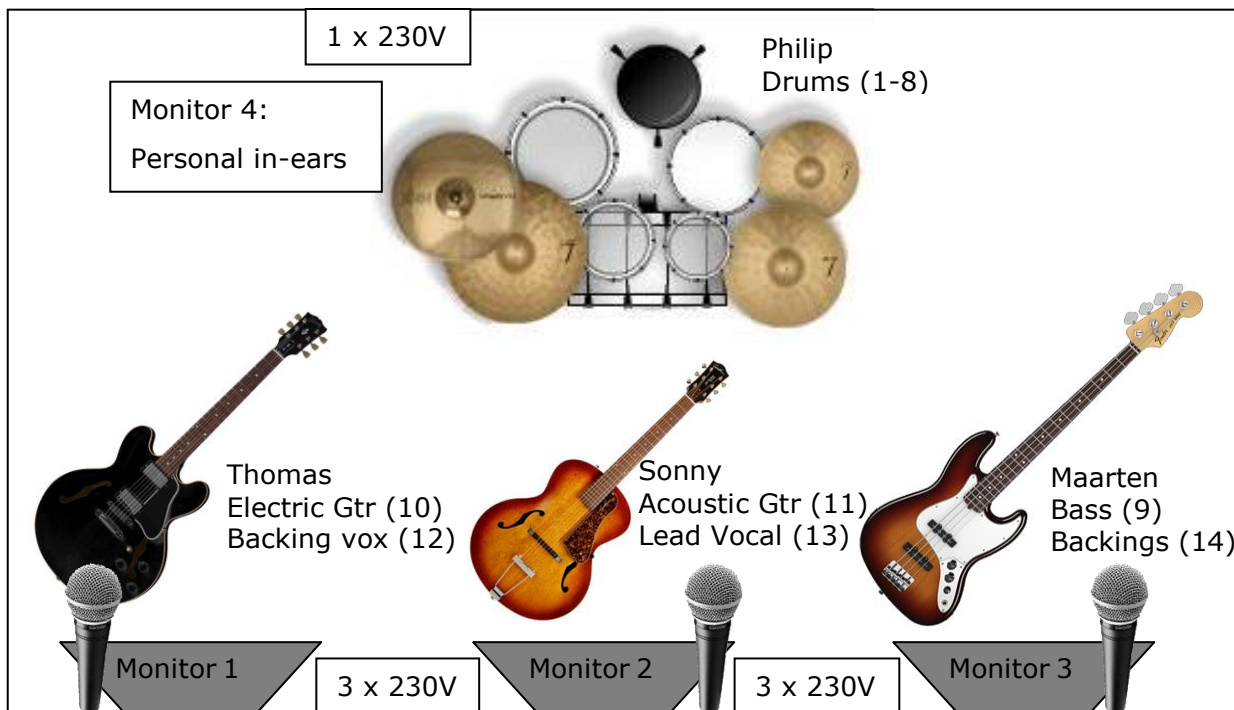

# Technische Fiche Geluid

## BEZETTING: FULL BAND

+ 32 (0)479 405 499

info@gentlemenband.be

Ch	Instrument	Mic	Notes
1	Kick	D112, Beta52	don't over-compress
2	Snare Top	sm57, e904	No Gate
3	Snare Bottom	beta57, sm57	
4	Hi-Hat	km184,sm81	
5	Tom (rack)	e904, beta98	
6	Floortom	e904, beta98	
7	Overhead L	km184, c451, e914,...	
8	Overhead R	km184, c451, e914,...	
9	Bass	XLR out on Amp	
10	Electric Guitar	e606, e906, sm57,...	
11	Acoustic Guitar	Jack out	DI
12	Backing vocal L	sm58, beta57, e845	
13	Lead vocal Center	sm58, beta57, e845	
14	Backing vocal R	sm58, beta57, e845	