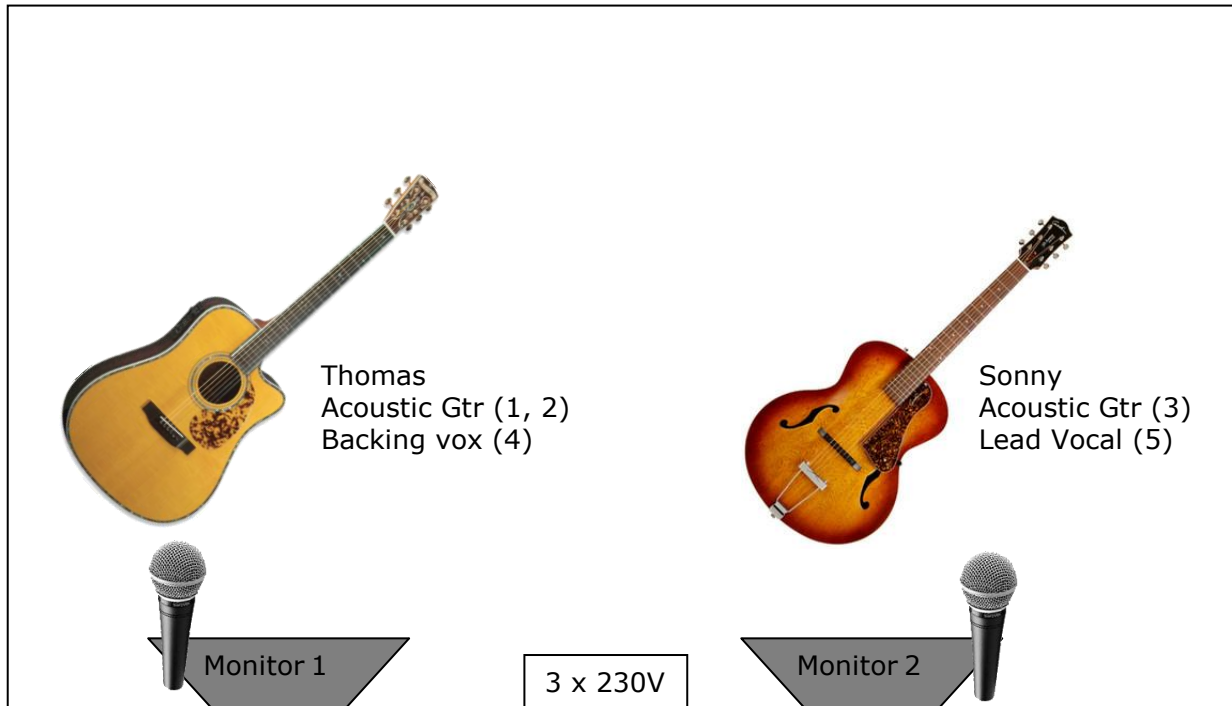

Technische Fiche Geluid

BEZETTING: DUO

+ 32 (0)479 405 499
info@gentlemenband.be

| Ch | Instrument | Mic | Notes |
|----|-------------------|----------------------|------------------------|
| 1 | Acoustic Guitar L | XLR out on POD HD500 | Hard pan L |
| 2 | Acoustic Guitar L | XLR out on POD HD500 | Pan somewhere on the R |
| 3 | Acoustic Guitar R | Jack out | DI |
| 4 | Backing vocal L | sm58, beta57 | |
| 5 | Lead vocal | sm58, beta57 | |